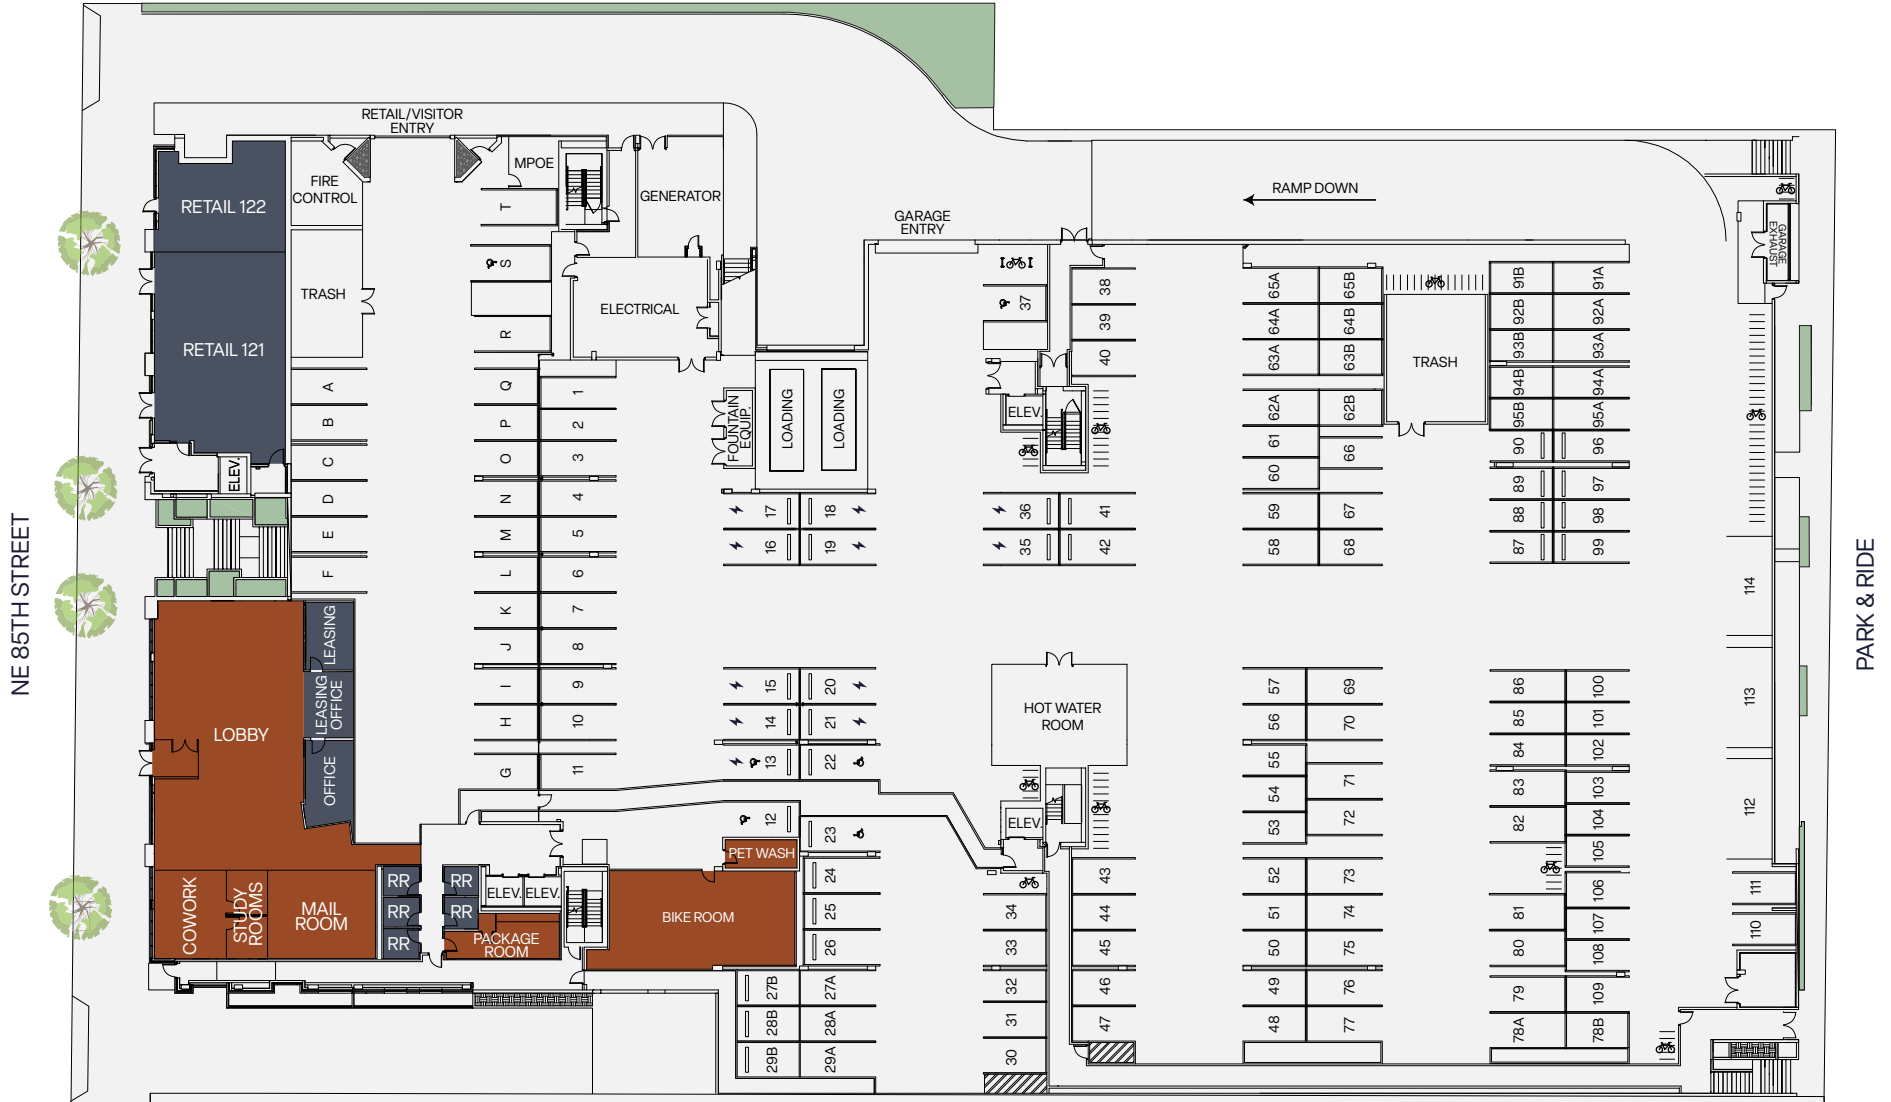

LEVEL P1

BROADSTONE VEGA

*Stellar Connections.
Strong Community*
BROADSTONEVEGA.COM

- STUDIO
- OPEN 1 BEDROOM
  1 BATH
- 1 BEDROOM
  1 BATH
- URBAN
  2 BEDROOMS
- 2 BEDROOMS
  2 BATHS
- AMENITIES
- OTHER