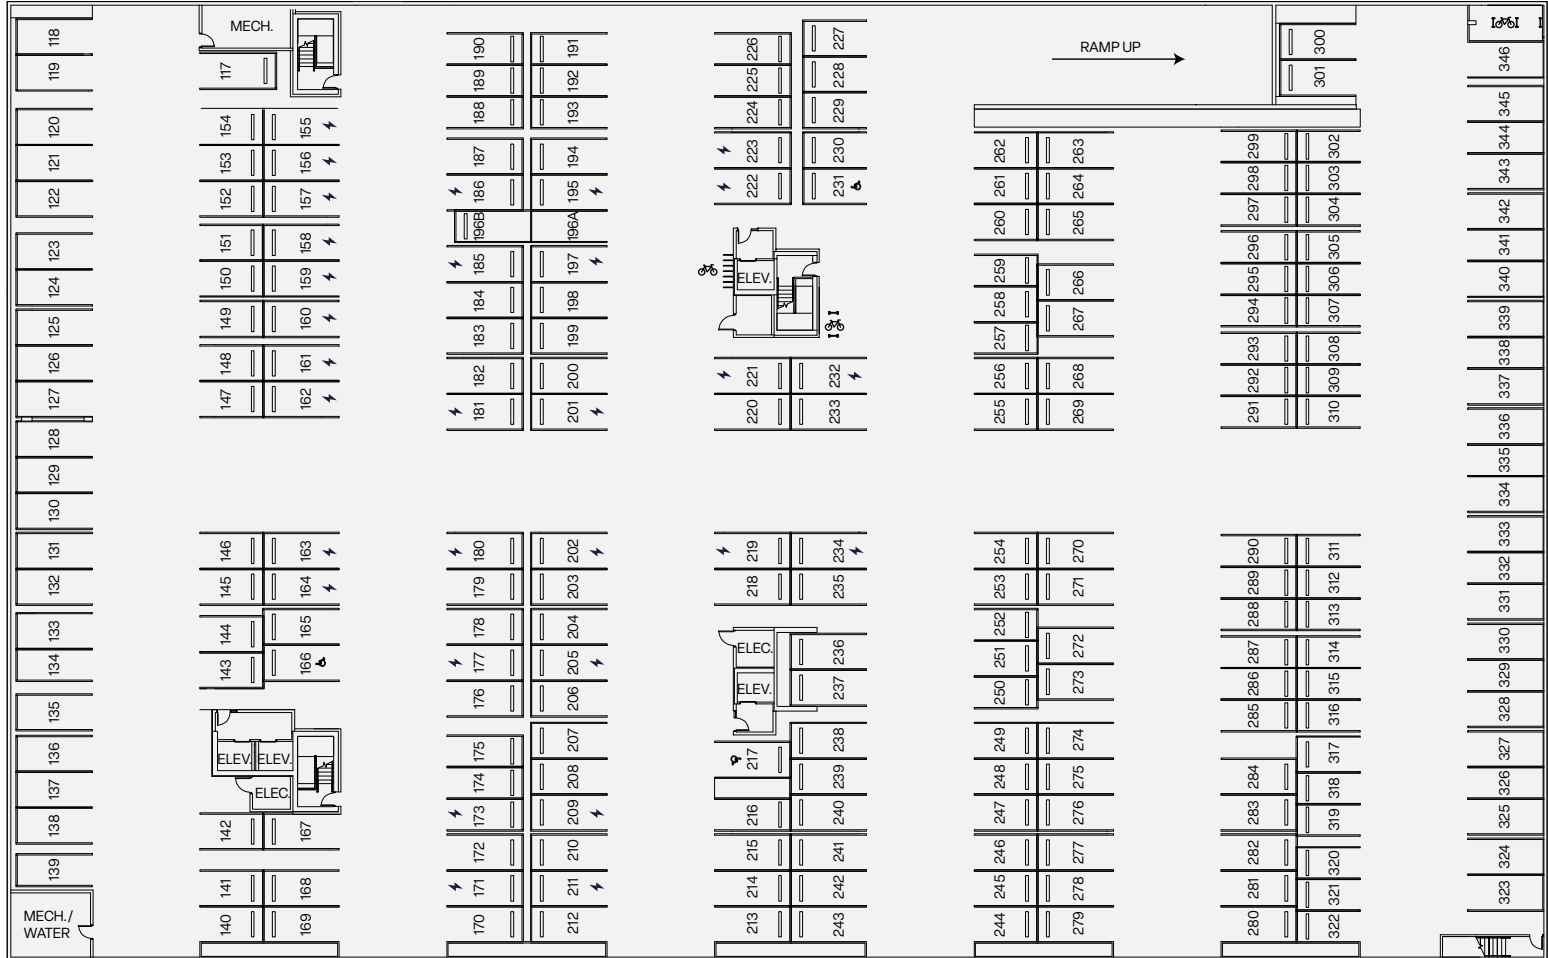

# PARKING 01

*Stellar Connections.  
Strong Community*  
BROADSTONEVEGA.COM

- STUDIO
- OPEN 1 BEDROOM  
1 BATH
- 1 BEDROOM  
1 BATH
- URBAN  
2 BEDROOMS
- 2 BEDROOMS  
2 BATHS
- AMENITIES
- OTHER