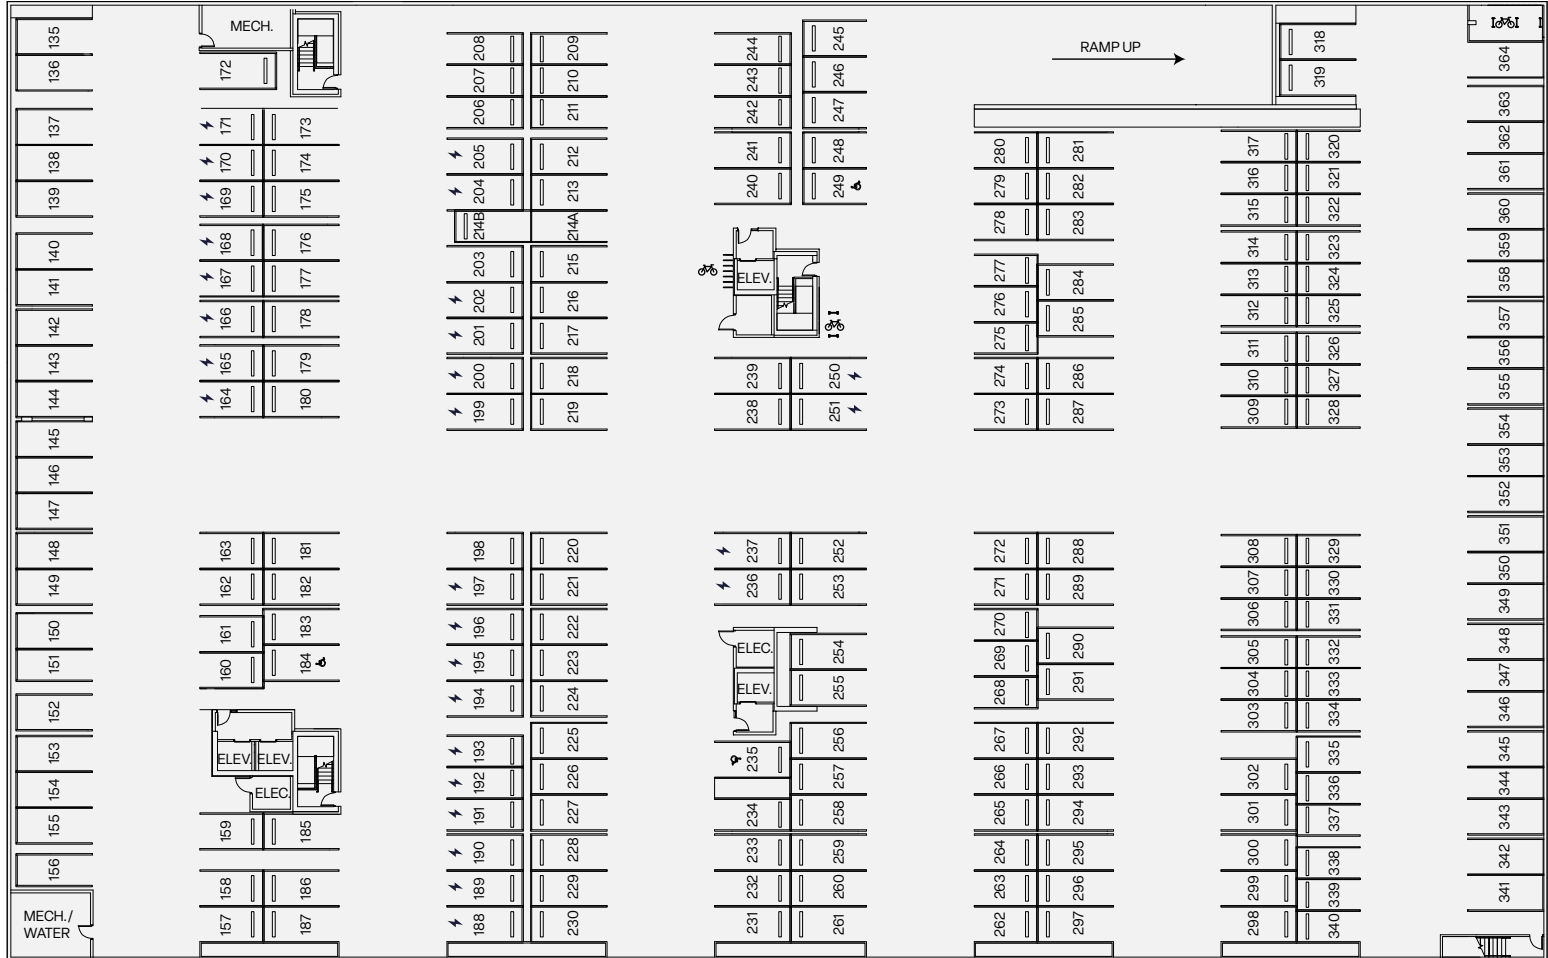

PARKING 01

*Stellar Connections.
Strong Community*
BROADSTONEVEGA.COM

- STUDIO
- OPEN 1 BEDROOM
1 BATH
- 1 BEDROOM
1 BATH
- URBAN
2 BEDROOMS
- 2 BEDROOMS
2 BATHS
- AMENITIES
- OTHER

LEVEL P1

*Stellar Connections.
Strong Community*
BROADSTONEVEGA.COM

- STUDIO
- OPEN 1 BEDROOM
1 BATH
- 1 BEDROOM
1 BATH
- URBAN
2 BEDROOMS
- 2 BEDROOMS
2 BATHS
- AMENITIES
- OTHER

LEVEL 2

BROADSTONE
VEGA

*Stellar Connections.
Strong Community*
BROADSTONEVEGA.COM

- STUDIO
- OPEN 1 BEDROOM
1 BATH
- 1 BEDROOM
1 BATH
- URBAN
2 BEDROOMS
- 2 BEDROOMS
2 BATHS
- AMENITIES
- OTHER

LEVEL 3

BROADSTONE

*Stellar Connections,
Strong Community*
BROADSTONEVEGA.COM

- STUDIO
- OPEN 1 BEDROOM 1 BATH
- 1 BEDROOM 1 BATH
- URBAN 2 BEDROOMS
- 2 BEDROOMS 2 BATHS
- AMENITIES
- OTHER

LEVEL 4

BROADSTONE VEGA