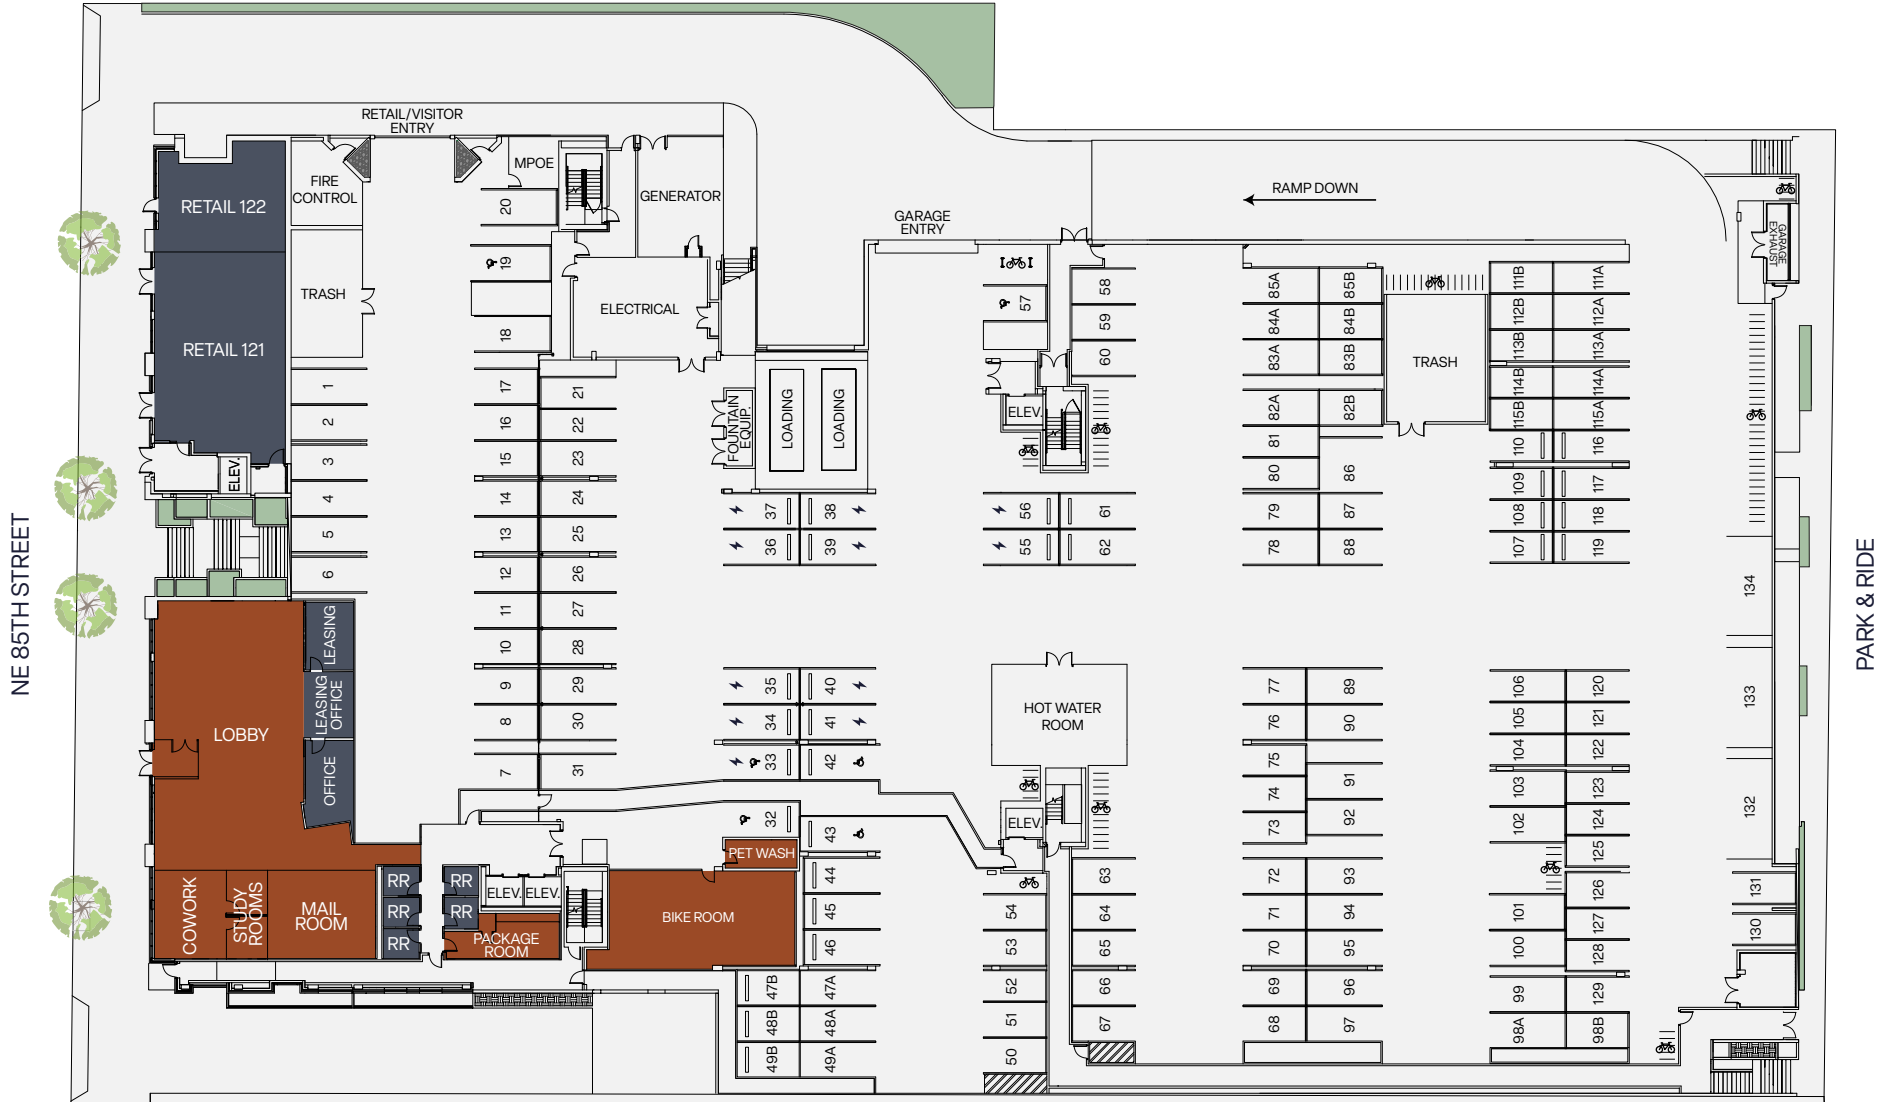

PARKING 01

*Stellar Connections.
Strong Community*
BROADSTONEVEGA.COM

- STUDIO
- OPEN 1 BEDROOM
1 BATH
- 1 BEDROOM
1 BATH
- URBAN
2 BEDROOMS
- 2 BEDROOMS
2 BATHS
- AMENITIES
- OTHER

LEVEL P1

*Stellar Connections.
Strong Community*
BROADSTONEVEGA.COM

- STUDIO
- OPEN 1 BEDROOM
1 BATH
- 1 BEDROOM
1 BATH
- URBAN
2 BEDROOMS
- 2 BEDROOMS
2 BATHS
- AMENITIES
- OTHER

LEVEL 2

BROADSTONE
VEGA

*Stellar Connections.
Strong Community*
BROADSTONEVEGA.COM

- STUDIO
- OPEN 1 BEDROOM
1 BATH
- 1 BEDROOM
1 BATH
- URBAN
2 BEDROOMS
- 2 BEDROOMS
2 BATHS
- AMENITIES
- OTHER

LEVEL 3

BROADSTONE

*Stellar Connections,
Strong Community*
BROADSTONEVEGA.COM

- STUDIO
- OPEN 1 BEDROOM 1 BATH
- 1 BEDROOM 1 BATH
- URBAN 2 BEDROOMS
- 2 BEDROOMS 2 BATHS
- AMENITIES
- OTHER

LEVEL 4

BROADSTONE VEGA