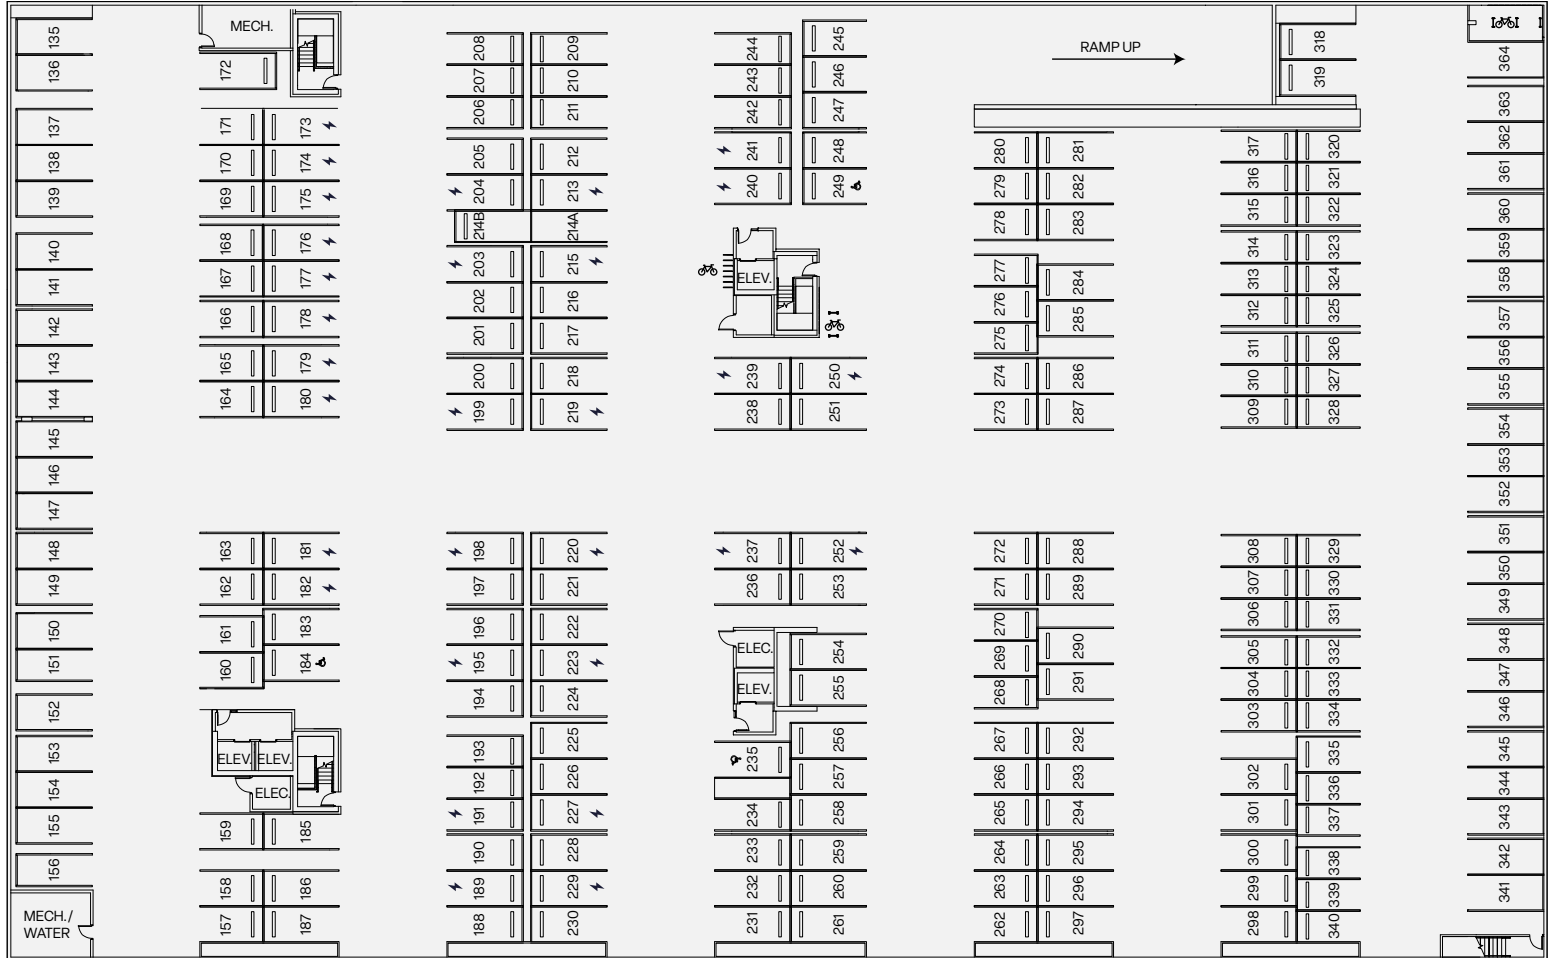

PARKING 01

*Stellar Connections.
Strong Community*
BROADSTONEVEGA.COM

- STUDIO
- OPEN 1 BEDROOM 1 BATH
- 1 BEDROOM 1 BATH
- URBAN 2 BEDROOMS
- 2 BEDROOMS 2 BATHS
- AMENITIES
- OTHER

LEVEL P1

BROADSTONE VEGA

*Stellar Connections,
Strong Community*
BROADSTONEVEGA.COM

- STUDIO
- OPEN 1 BEDROOM 1 BATH
- 1 BEDROOM 1 BATH
- URBAN 2 BEDROOMS
- 2 BEDROOMS 2 BATHS
- AMENITIES
- OTHER

LEVEL 2

BROADSTONE
VEGA

*Stellar Connections.
Strong Community*
BROADSTONEVEGA.COM