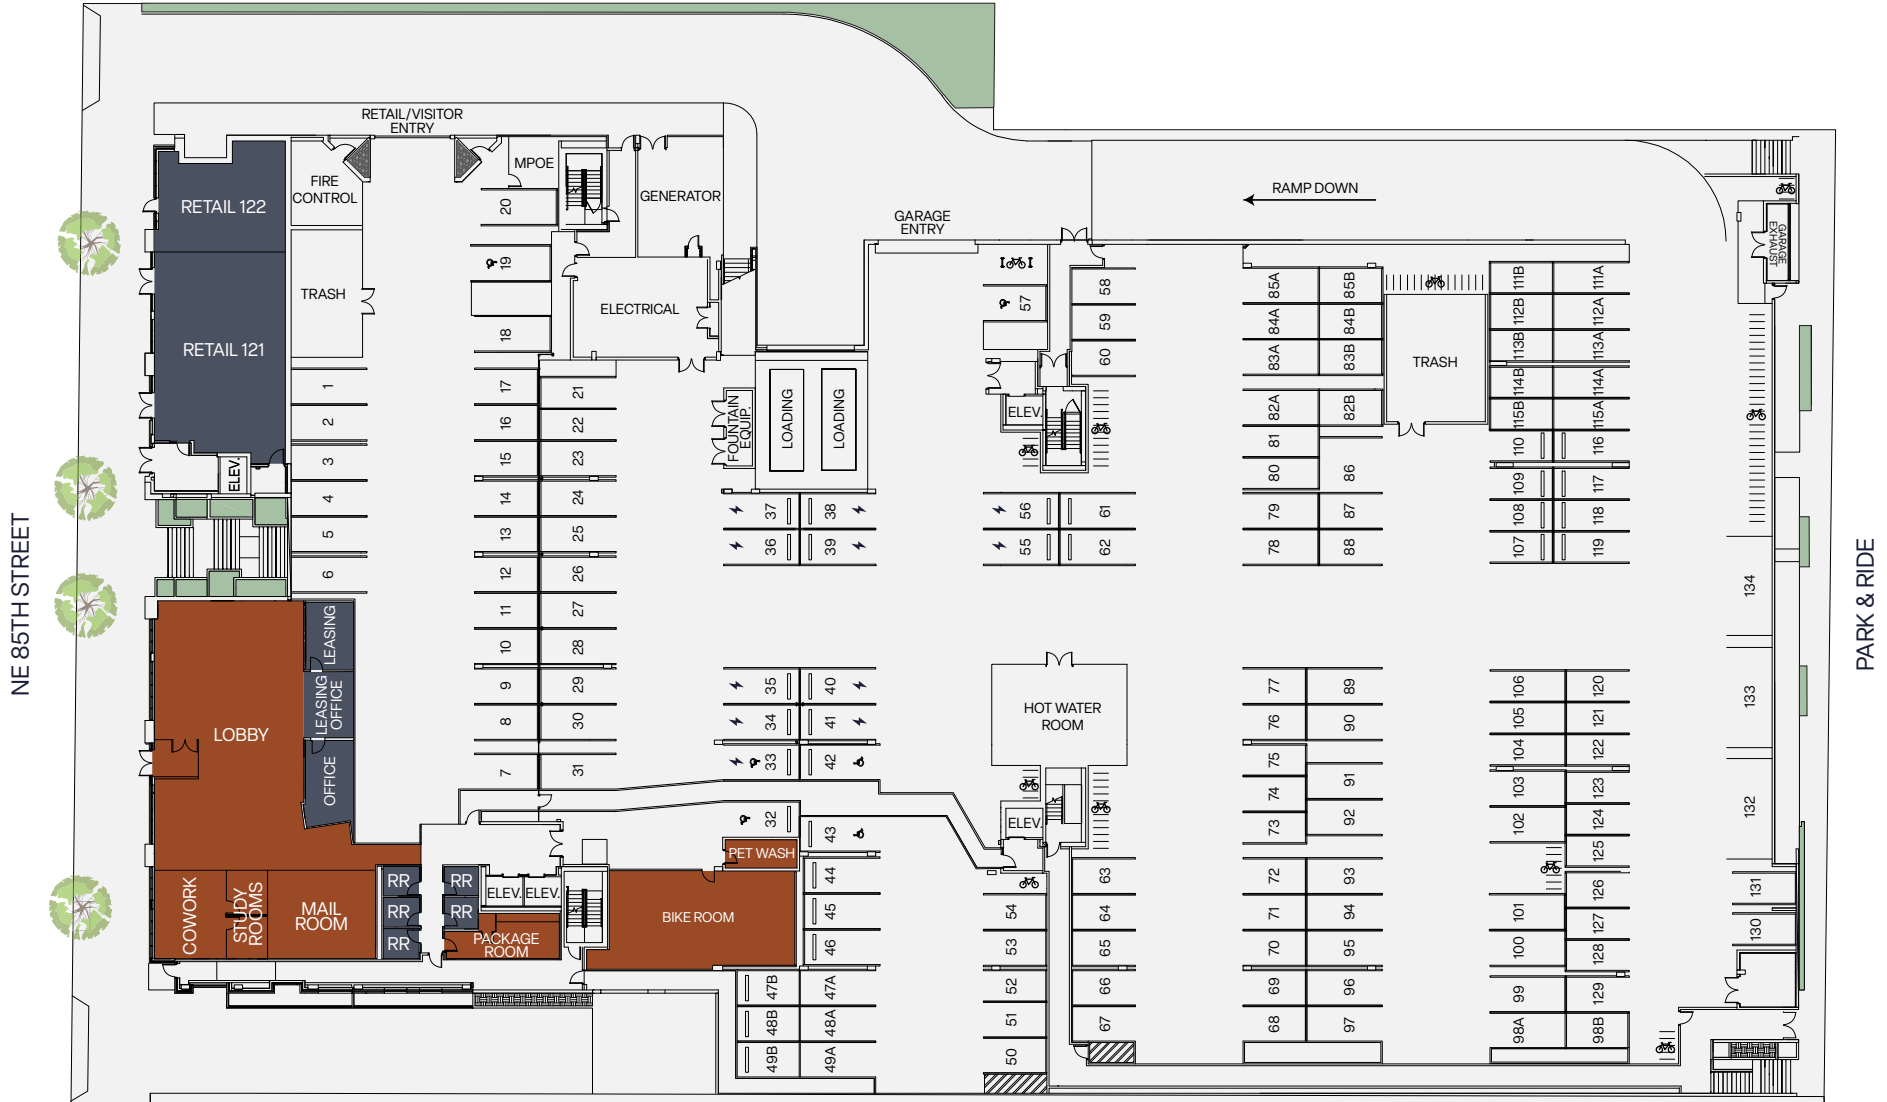

PARKING 01

*Stellar Connections.
Strong Community*
BROADSTONEVEGA.COM

- STUDIO
- OPEN 1 BEDROOM 1 BATH
- 1 BEDROOM 1 BATH
- URBAN 2 BEDROOMS
- 2 BEDROOMS 2 BATHS
- AMENITIES
- OTHER

LEVEL P1

BROADSTONE VEGA

*Stellar Connections,
Strong Community*
BROADSTONEVEGA.COM

- STUDIO
- OPEN 1 BEDROOM 1 BATH
- 1 BEDROOM 1 BATH
- URBAN 2 BEDROOMS
- 2 BEDROOMS 2 BATHS
- AMENITIES
- OTHER

LEVEL 2

BROADSTONE
VEGA

*Stellar Connections.
Strong Community*
BROADSTONEVEGA.COM

- STUDIO
- OPEN 1 BEDROOM
1 BATH
- 1 BEDROOM
1 BATH
- URBAN
2 BEDROOMS
- 2 BEDROOMS
2 BATHS
- AMENITIES
- OTHER

LEVEL 3

*Stellar Connections,
Strong Community*
BROADSTONEVEGA.COM

- STUDIO
- OPEN 1 BEDROOM 1 BATH
- 1 BEDROOM 1 BATH
- URBAN 2 BEDROOMS
- 2 BEDROOMS 2 BATHS
- AMENITIES
- OTHER

LEVEL 4

BROADSTONE VEGA

*Stellar Connections,
Strong Community*
BROADSTONEVEGA.COM

- STUDIO
- OPEN 1 BEDROOM 1 BATH
- 1 BEDROOM 1 BATH
- URBAN 2 BEDROOMS
- 2 BEDROOMS 2 BATHS
- AMENITIES
- OTHER

LEVEL 5

*Stellar Connections,
Strong Community*
BROADSTONEVEGA.COM